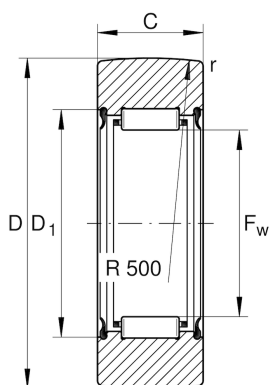

## RNA2201-2RSR

Yoke type track roller

Schaeffler ID:  
0000272190000

Yoke type track rollers RNA22...-2RSR,  
without axial guidance, lip seals on both  
sides

#### Main Dimensions & Performance Data

D	32 mm	Outside diameter
F <sub>w</sub>	16 mm	Under roller diameter
C	13.8 mm	Width, outer ring
C <sub>r w</sub>	7,500 N	Basic dynamic load rating, radial
C <sub>0r w</sub>	8,300 N	Basic static load rating, radial
C <sub>ur w</sub>	1,290 N	Fatigue load limit, radial
n <sub>D G</sub>	4,700 1/min	Speed on permanent grease lubrication
	56.55 g	Weight

#### Dimensions

D <sub>1 min</sub>	22 mm	Minimum mounting dimension
r <sub>min</sub>	0.6 mm	Minimum chamfer dimension
R	500 mm	Radius of outer ring outside profile